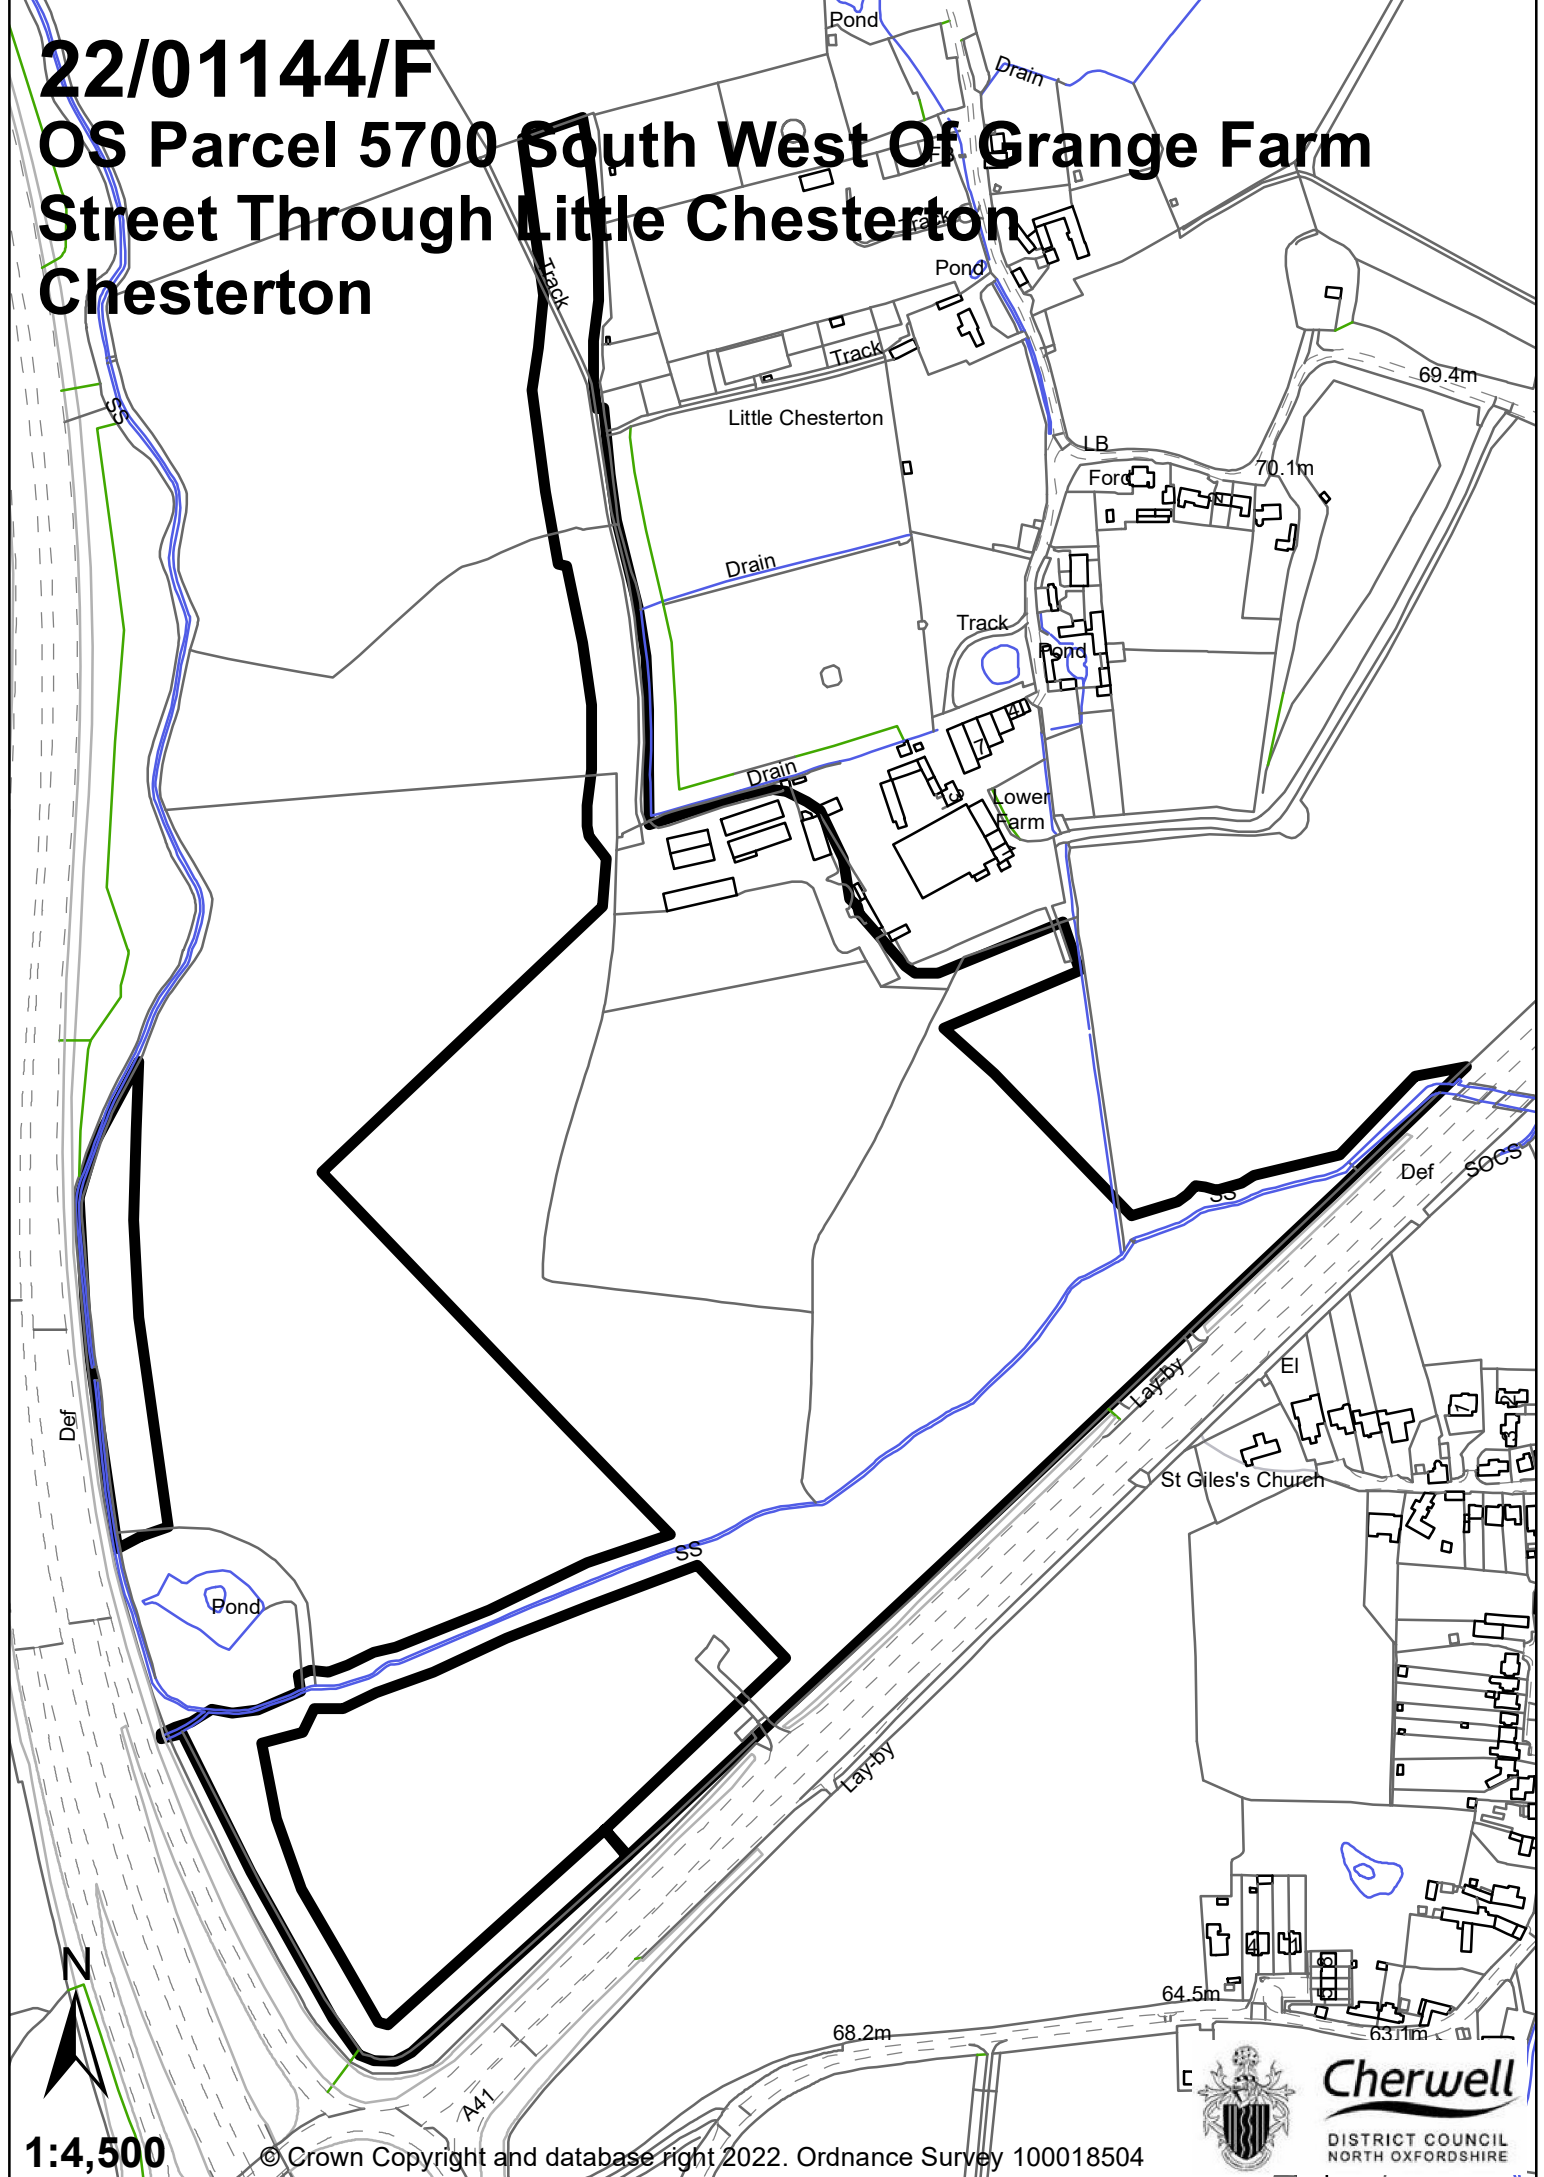

22/01144/F OS Parcel 5700 South West Of Grange Farm Street Through Little Chesterton Chesterton

1:4,500

© Crown Copyright and database right 2022. Ordnance Survey 100018504

Cherwell
DISTRICT COUNCIL
NORTH OXFORDSHIRE